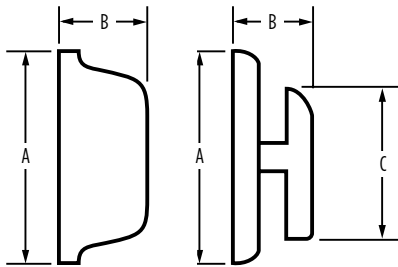

## UPTOWN DEADBOLT - GD1471

Box Pack Specifications

SATIN NICKEL

POLISHED CHROME

GD1471 - ROUND	15 Satin Nickel	26 Polished Chrome
SmartKey Single Cylinder	<input type="checkbox"/>	<input type="checkbox"/>

## SPECIFICATIONS

20 min.

<b>Door Prep</b>	Cross Bore 2-1/8" Edge Bore 1" Latch Face 1" x 2-1/4"
<b>Backset</b>	Adjustable to 2-3/8" or 2-3/4"
<b>Door Thickness</b>	1-3/8" - 1-3/4" doors standard. 2-1/4" doors optional
<b>Cylinder</b>	SmartKey
<b>Faceplates</b>	1" x 2 1/4" Includes square corner, radius corner and drive-in
<b>Strikes</b>	1-1/8" x 2-3/4" Includes square corner and radius corner
<b>Bolt</b>	1" throw. Steel.
<b>Door Handing</b>	Reversible for right or left-handed doors
<b>ANSI/BHMA</b>	A156.5 Grade 1
<b>ADA</b>	Interior turn piece meets 4.13.9 ADA requirements
<b>UL</b>	Fire rating available, see specific product for availability
<b>ASTM</b>	All Weiser product meets ASTM E 331 water penetration testing

Dimensions	A	B	C
Uptown GD1471 Interior	2 5/8"	1 3/8"	1 21/32"
Uptown GD1471 Exterior	2 5/8"	9/16"	N/A